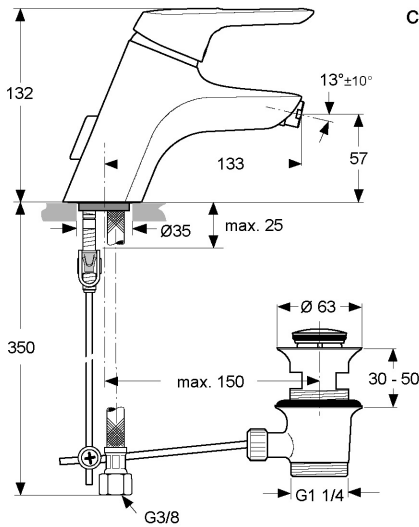

Ceramix Blue A5655AA, A5657AA, A5799AA

Produced from: Jan. 2011

SL bidet mixer flex. hose with pop-up waste chrome

A5655AA

SL bidet mixer Cu-pipe with pop-up waste chrome

A5657AA

Replace XX with the appropriate finish code
chrome = AA,

Example spare part order:
A 963 313 AA in chrome

Pos.	Description	Part-Number	Qty.	Pos.	Description	Part-Number	Qty.
1	Lever compl. with Logo ISI	A 963 313 XX	1 pcs	13	Body / container		
2	Cap red/blue for handle	A 963 054 NU	1 pcs	14	O-ring Ø 8x1,5	A 961 118 NU	1 pcs
3	Thread pin M5x10 DIN915	A 963 309 NU	1 pcs	15	Inlet BDT with M18x1		
4	Cover + pos.5 + key	B 960 862 XX	1 pcs	16	Ball joint M18x1 complete	A 962 385 XX	1 pcs
5	Thread ring M43x1,5 / M41x1,5			17	Aerator M16,5x1 -5ltr-	A 962 708 NU	1 pcs
6	ECO-function / Hot limiter	A 963 314 NU	1 Set	18	Cu-pipe fixation		
7	Cartridge Ø40 complete	A 963 785 NU B 960 775 NU	1 pcs	19	Fixation kit Top-Fix	A 960 949 NU	1 Set
8	Manifold			20	Lift rod with pull knob	A 963 357 XX	1 pcs
9	Clip			21	Bracket	A 963 404 NU	1 pcs
10	O-ring Ø 10x2,5		1 pcs	22	Pop-up waste complete	A 961 230 XX	1 pcs
11	Flex. hose / Clip / G3/8	A 963 324 NU	1 pcs	23	Key for aerator	A 960 196 NU	1 Set
12	Cu-pipe / clip-technology			24	Insert for socket wrench (key for pos. 5)		