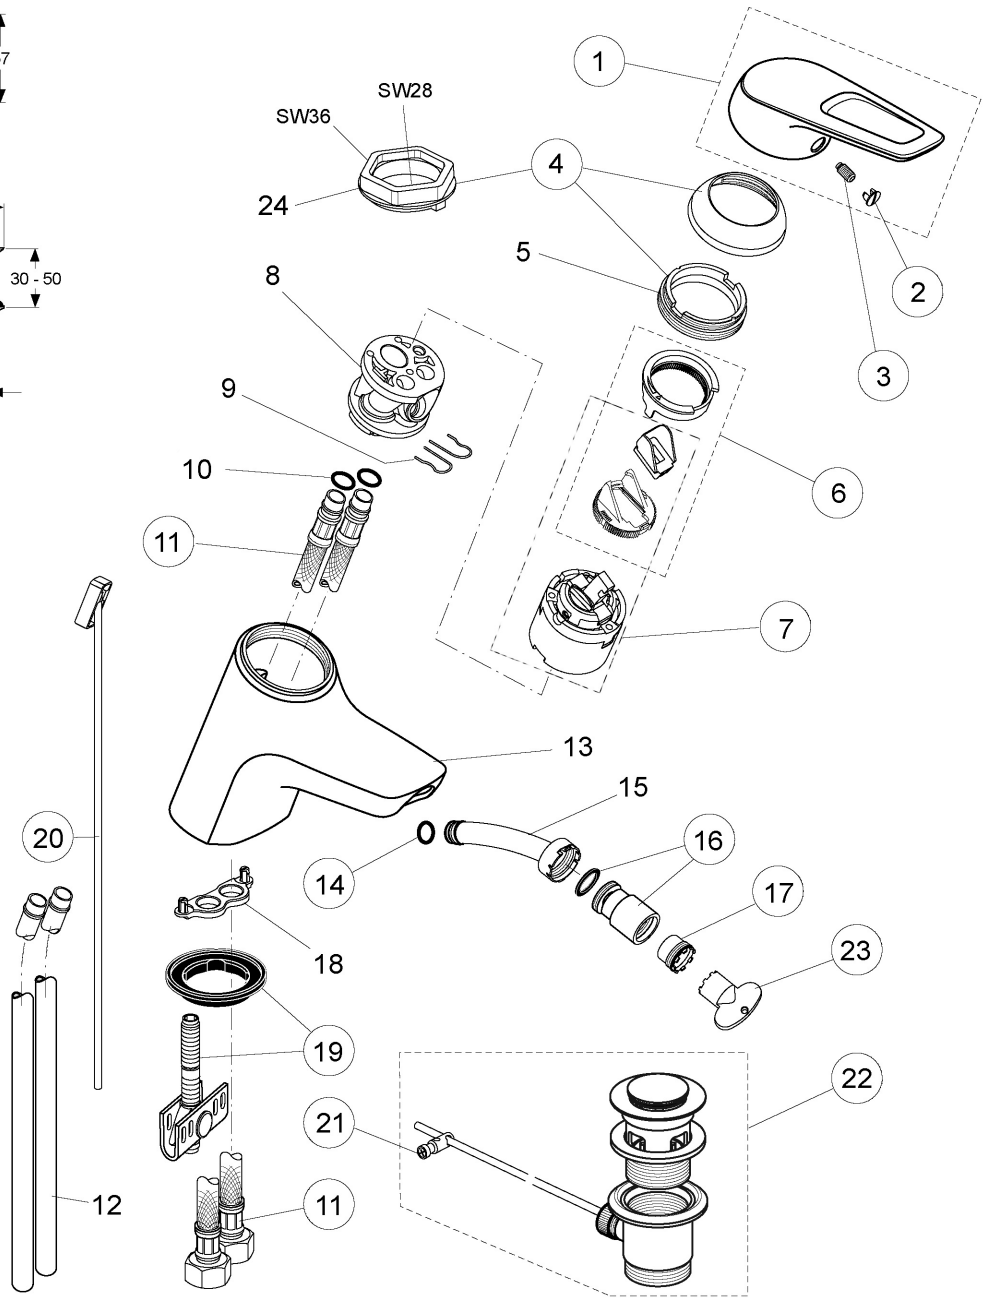

Ceramix Blue A5655AA, A5657AA, A5799AA

Produced from: Jan. 2011

SL bidet mixer flex. hose with pop-up waste chrome

A5655AA

SL bidet mixer Cu-pipe with pop-up waste chrome

A5657AA

Replace XX with the appropriate finish code
chrome = AA,

Example spare part order:
A 963 313 AA in chrome

Pos.	Description	Part-Number	Qty.	Pos.	Description	Part-Number	Qty.
1	Lever compl. with Logo ISI	A 963 313 XX	1 pcs	13	Body / container		
2	Cap red/blue for handle	A 963 054 NU	1 pcs	14	O-ring Ø 8x1,5	A 961 118 NU	1 pcs
3	Thread pin M5x10 DIN915	A 963 309 NU	1 pcs	15	Inlet BDT with M18x1		
4	Cover + pos.5 + key	B 960 862 XX	1 pcs	16	Ball joint M18x1 complete	A 962 385 XX	1 pcs
5	Thread ring M43x1,5 / M41x1,5			17	Aerator M16,5x1 -5ltr-	A 962 708 NU	1 pcs
6	ECO-function / Hot limiter	A 963 314 NU	1 Set	18	Cu-pipe fixation		
7	Cartridge Ø40 complete	A 963 785 NU B 960 775 NU	1 pcs	19	Fixation kit Top-Fix	A 960 949 NU	1 Set
8	Manifold			20	Lift rod with pull knob	A 963 357 XX	1 pcs
9	Clip			21	Bracket	A 963 404 NU	1 pcs
10	O-ring Ø 10x2,5		1 pcs	22	Pop-up waste complete	A 961 230 XX	1 pcs
11	Flex. hose / Clip / G3/8	A 963 324 NU	1 pcs	23	Key for aerator	A 960 196 NU	1 Set
12	Cu-pipe / clip-technology			24	Insert for socket wrench (key for pos. 5)		